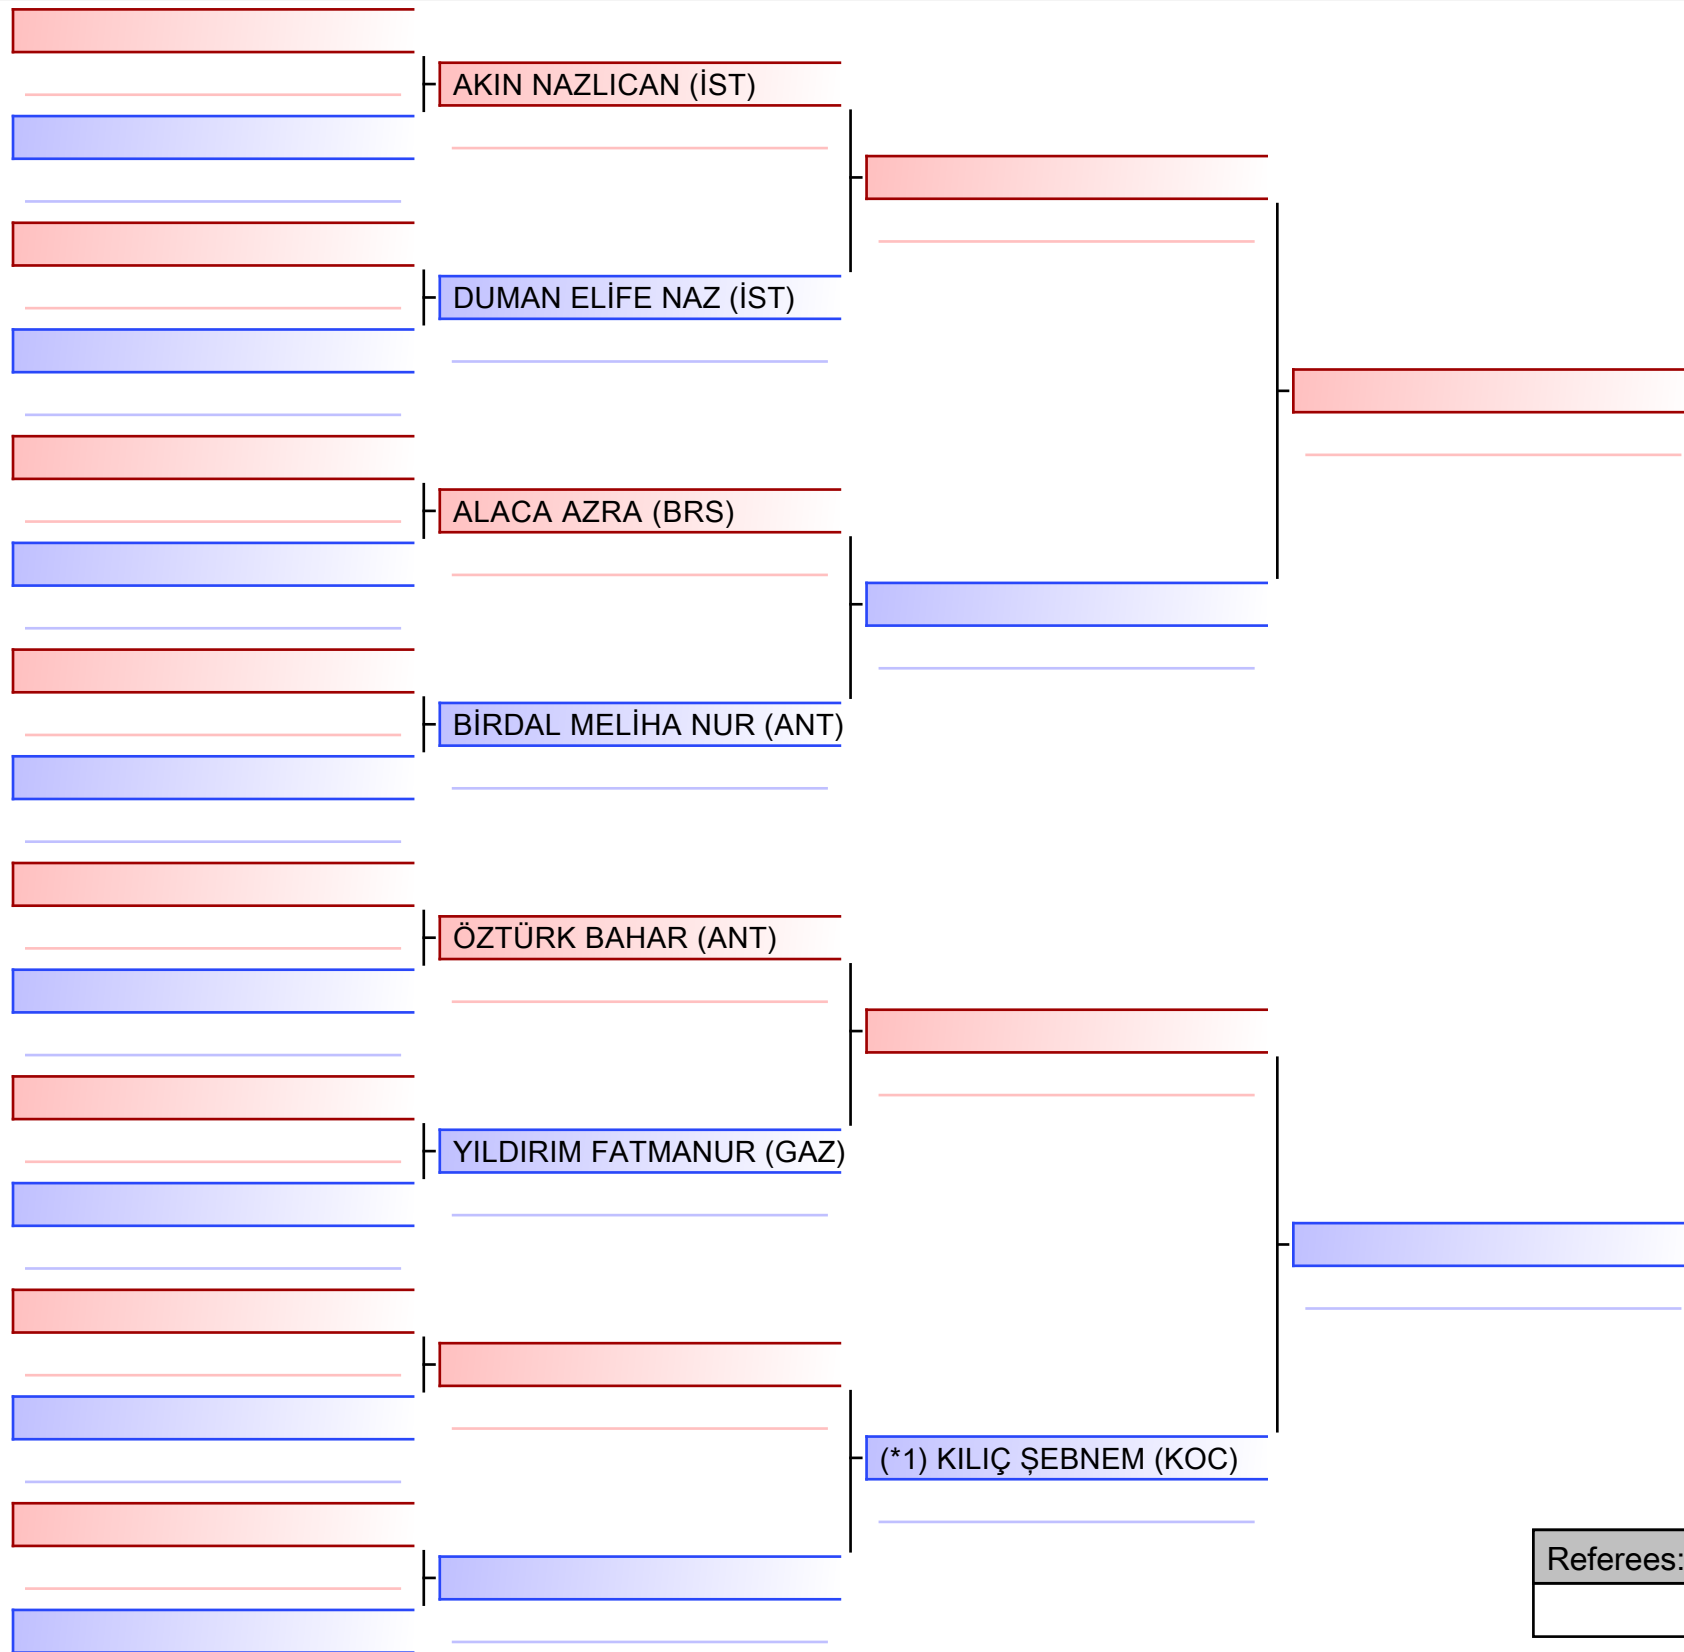

*Seeded

Referees:			

Grey bar representing a match or round in the bracket.

*Seeded

Referees:			